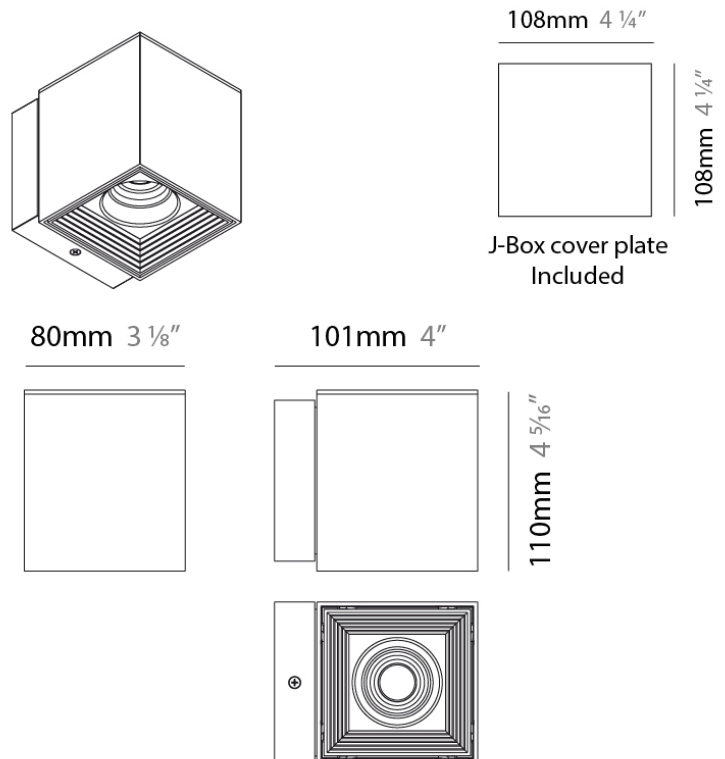

DAU SURFACE

D93189

PROJECT	
TYPE	
NOTES	
QUANTITY	
DATE	

GENERAL

Series: Dau
Brand: Milan
Division: Design
Mounting Type: Surface
Mounting Location: Wall
Subcategory: Up/Down Light

PHYSICAL

Shape: Cube
Length (mm): 80
Length (in): 3 1/8
Height (mm): 101
Height (in): 4
Extension (mm): 114
Extension (in): 4 1/2
Light Distribution: Direct
Weight (kg): 4.5
Weight (lbs): 10

ELECTRICAL

Lamp Type: LED
Max. Wattage Per Lamp (W): 10
Dimming: Non-Dimmable
Driver Included: Yes
Driver Type: Constant Current
Driver Class: Class 2
Input Voltage (V): 120

LED

Delivered Lumen Range: 500 - 999 lm
Number of LEDs: 1
Color Temperature (°K): 2700
Max. Delivered Lumen (lm): 829.93
Nominal Lumen (lm): 1010
CRI: >80 CRI

OPTICAL

Reflector°: 50° (available in 24° and 32° upon request)

RATINGS AND CERTIFICATIONS

Certified By: CSA Certified to UL and CSA Standards
IP rating: IP44