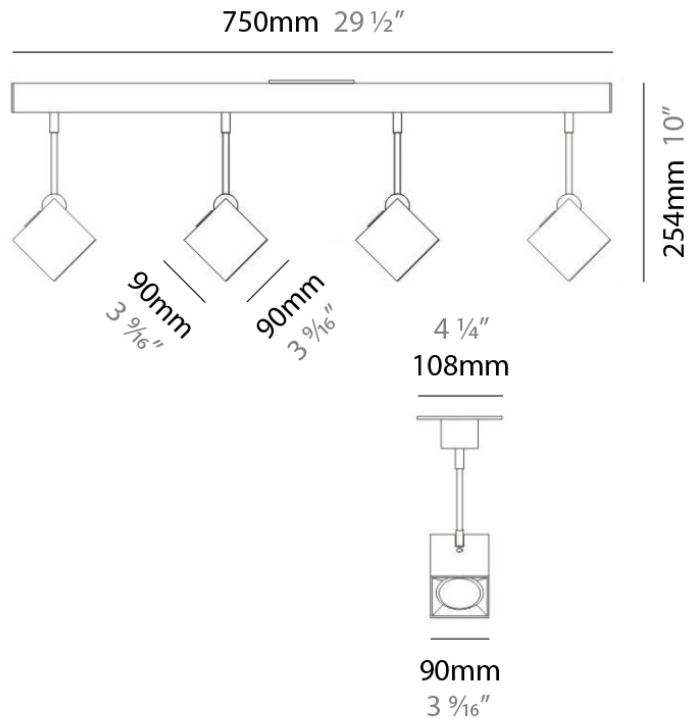

PROJECT	
TYPE	
NOTES	
QUANTITY	
DATE	

DAU SURFACE

D92018

GENERAL

Series: Dau
Brand: Milan
Division: Design
Mounting Type: Surface
Mounting Location: Ceiling
Subcategory: Pendant

PHYSICAL

Shape: Abstract
Length (mm): 750
Length (in): 29 1/2"
Width (mm): 110
Width (in): 4 5/16"
Height (mm): 254
Height (in): 10
Weight (kg): 2.04
Weight (lbs): 4.5
Fixture Material: Aluminum

ELECTRICAL

Number of Lamps: 4
Lamp Type: LED Retrofit
Lamp Shape: MR16
Bulb Included: Bulb Not Included
Total Output Wattage (W): 20
Max. Wattage Per Lamp (W): 5
Lamp Base: GU10
Input Voltage (V): 120

LED

Delivered Lumen Range: 1000 - 1999 lm

OPTICAL

RATINGS AND CERTIFICATIONS

Certified By: CSA Certified to UL and CSA Standards
IP rating: IP20