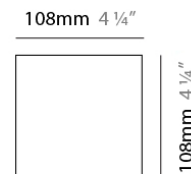

DAU SURFACE

D93197

PROJECT	
TYPE	
NOTES	
QUANTITY	
DATE	

GENERAL

Series: Dau
Brand: Milan
Division: Design
Mounting Type: Surface
Mounting Location: Wall
Subcategory: Up/Down Light

PHYSICAL

Shape: Rectangle
Length (mm): 80
Length (in): 3 1/8
Height (mm): 200
Height (in): 7 7/8
Extension (mm): 101
Extension (in): 4
Light Distribution: Direct / Indirect
Weight (kg): 4.5
Weight (lbs): 10
Fixture Finish: WHI
Fixture Material: Metal

ELECTRICAL

Lamp Type: LED
Total Output Wattage (W): 20W
Max. Wattage Per Lamp (W): 10W
Dimming: Electronic Low Voltage Dimming
Driver Type: 120V DIRECT LINE (operates without a driver)
Input Voltage (V): 120

LED

Number of LEDs: 2
Color Temperature (°K): 2700
Nominal Lumen (lm): 2 x 1010
CRI: >80 CRI

OPTICAL

Reflector°: 50

RATINGS AND CERTIFICATIONS

Certified By: CSA Certified to UL and CSA Standards
IP rating: IP44

J-Box cover plate
Included