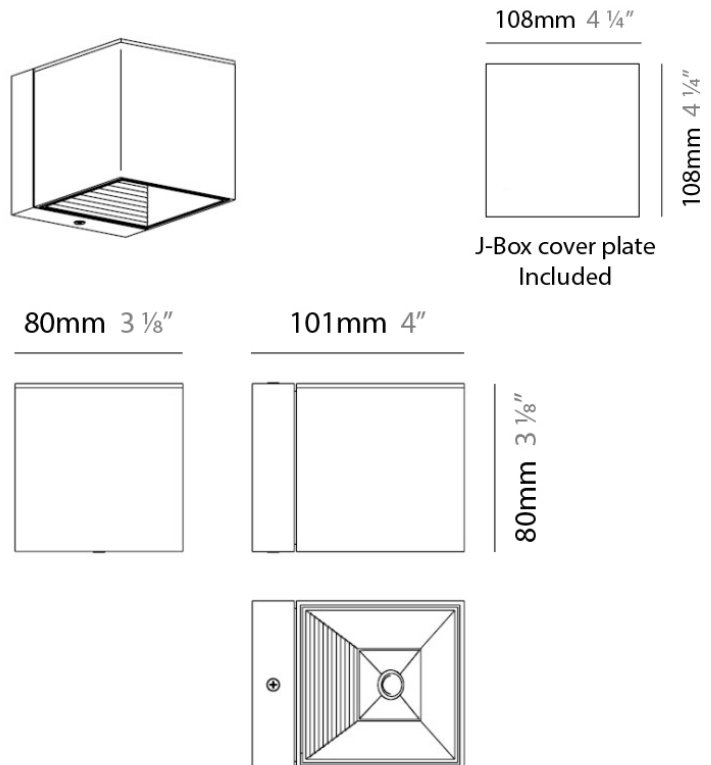

DAU SURFACE

D93148

PROJECT	
TYPE	
NOTES	
QUANTITY	
DATE	

GENERAL

Series: Dau
Brand: Milan
Division: Design
Mounting Type: Surface
Mounting Location: Wall
Subcategory: Up/Down Light

PHYSICAL

Shape: Cube
Length (mm): 110
Length (in): 4 ⁵/₁₆
Height (mm): 110
Height (in): 4 ⁵/₁₆
Extension (mm): 101
Extension (in): 4.0
Weight (kg): 0.91
Weight (lbs): 2
Fixture Finish: SST
Fixture Material: Metal

ELECTRICAL

Number of Lamps: 2
Lamp Type: LED
Total Output Wattage (W): 8
Max. Wattage Per Lamp (W): 4
Dimming: Electronic Low Voltage Dimming
Driver Type: operates without a driver
Input Voltage (V): 120

LED

Delivered Lumen Range: 100 - 499 lm
Number of LEDs: 2
Color Temperature (°K): 2700 / 2900
Max. Delivered Lumen (lm): 339.01
Nominal Lumen (lm): 600
CRI: >80 CRI

OPTICAL

RATINGS AND CERTIFICATIONS

Certified By: CSA Certified to UL and CSA Standards
IP rating: IP44