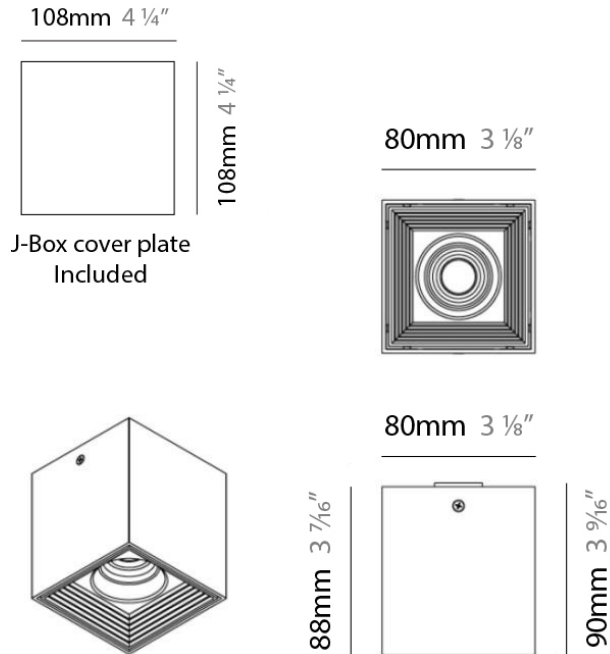

DAU SINGLE SURFACE

D92128

PROJECT	
TYPE	
NOTES	
QUANTITY	
DATE	

GENERAL

Series: Dau
Subseries: Dau Single
Brand: Milan
Division: Design
Mounting Type: Surface
Mounting Location: Ceiling
Subcategory: Downlight

PHYSICAL

Shape: Cube
Length (mm): 80
Length (in): 3 1/8
Width (mm): 80
Width (in): 3 1/8
Height (mm): 90
Height (in): 3 9/16
Light Distribution: Direct
Weight (kg): 0.6
Weight (lbs): 1.2999
Fixture Material: Extruded Aluminum

ELECTRICAL

Input Wattage Range: 10 - 19 W
Lamp Type: LED
Input Wattage (W): 10
Total Output Wattage (W): 9.3
Dimming: Tri-Mode (Non-Dimming and Phase Dimming (120Vac only) and 0-10V Dimming)
Driver Included: Yes
Driver Location: Integrated
Driver Type: Constant Current - 120Vac
Driver Class: Class 2
Input Voltage (V): 120
Constant Current (mA): 350
Upon Request: (Not included: see components) Remote: 0-10Vdc dimming / Phase dimming @120Vac / 277Vac / Lutron Pro

LED

Delivered Lumen Range: 500 - 999 lm
Number of LEDs: 1
Color Temperature (°K): 2700
Max. Delivered Lumen (lm): 829.93
CRI: >80 CRI
Lamp Life (hrs): 50000

OPTICAL

Reflector°: 50

RATINGS AND CERTIFICATIONS

Certified By: CSA Certified to UL and CSA Standards
IP rating: IP20